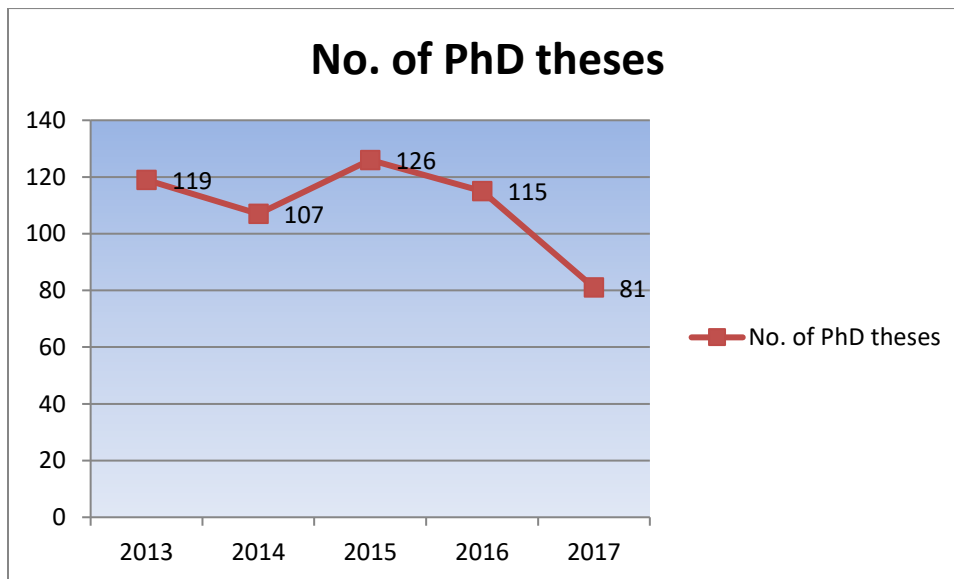

Table 1. Year wise distribution of Ph D theses in the field of LIS

Sl No	Year	No. of PhD theses	Percentage (%)
1	2013	119	21.72
2	2014	107	19.53
3	2015	126	22.99
4	2016	115	20.99
5	2017	81	14.78
Total	5 Years	548	100